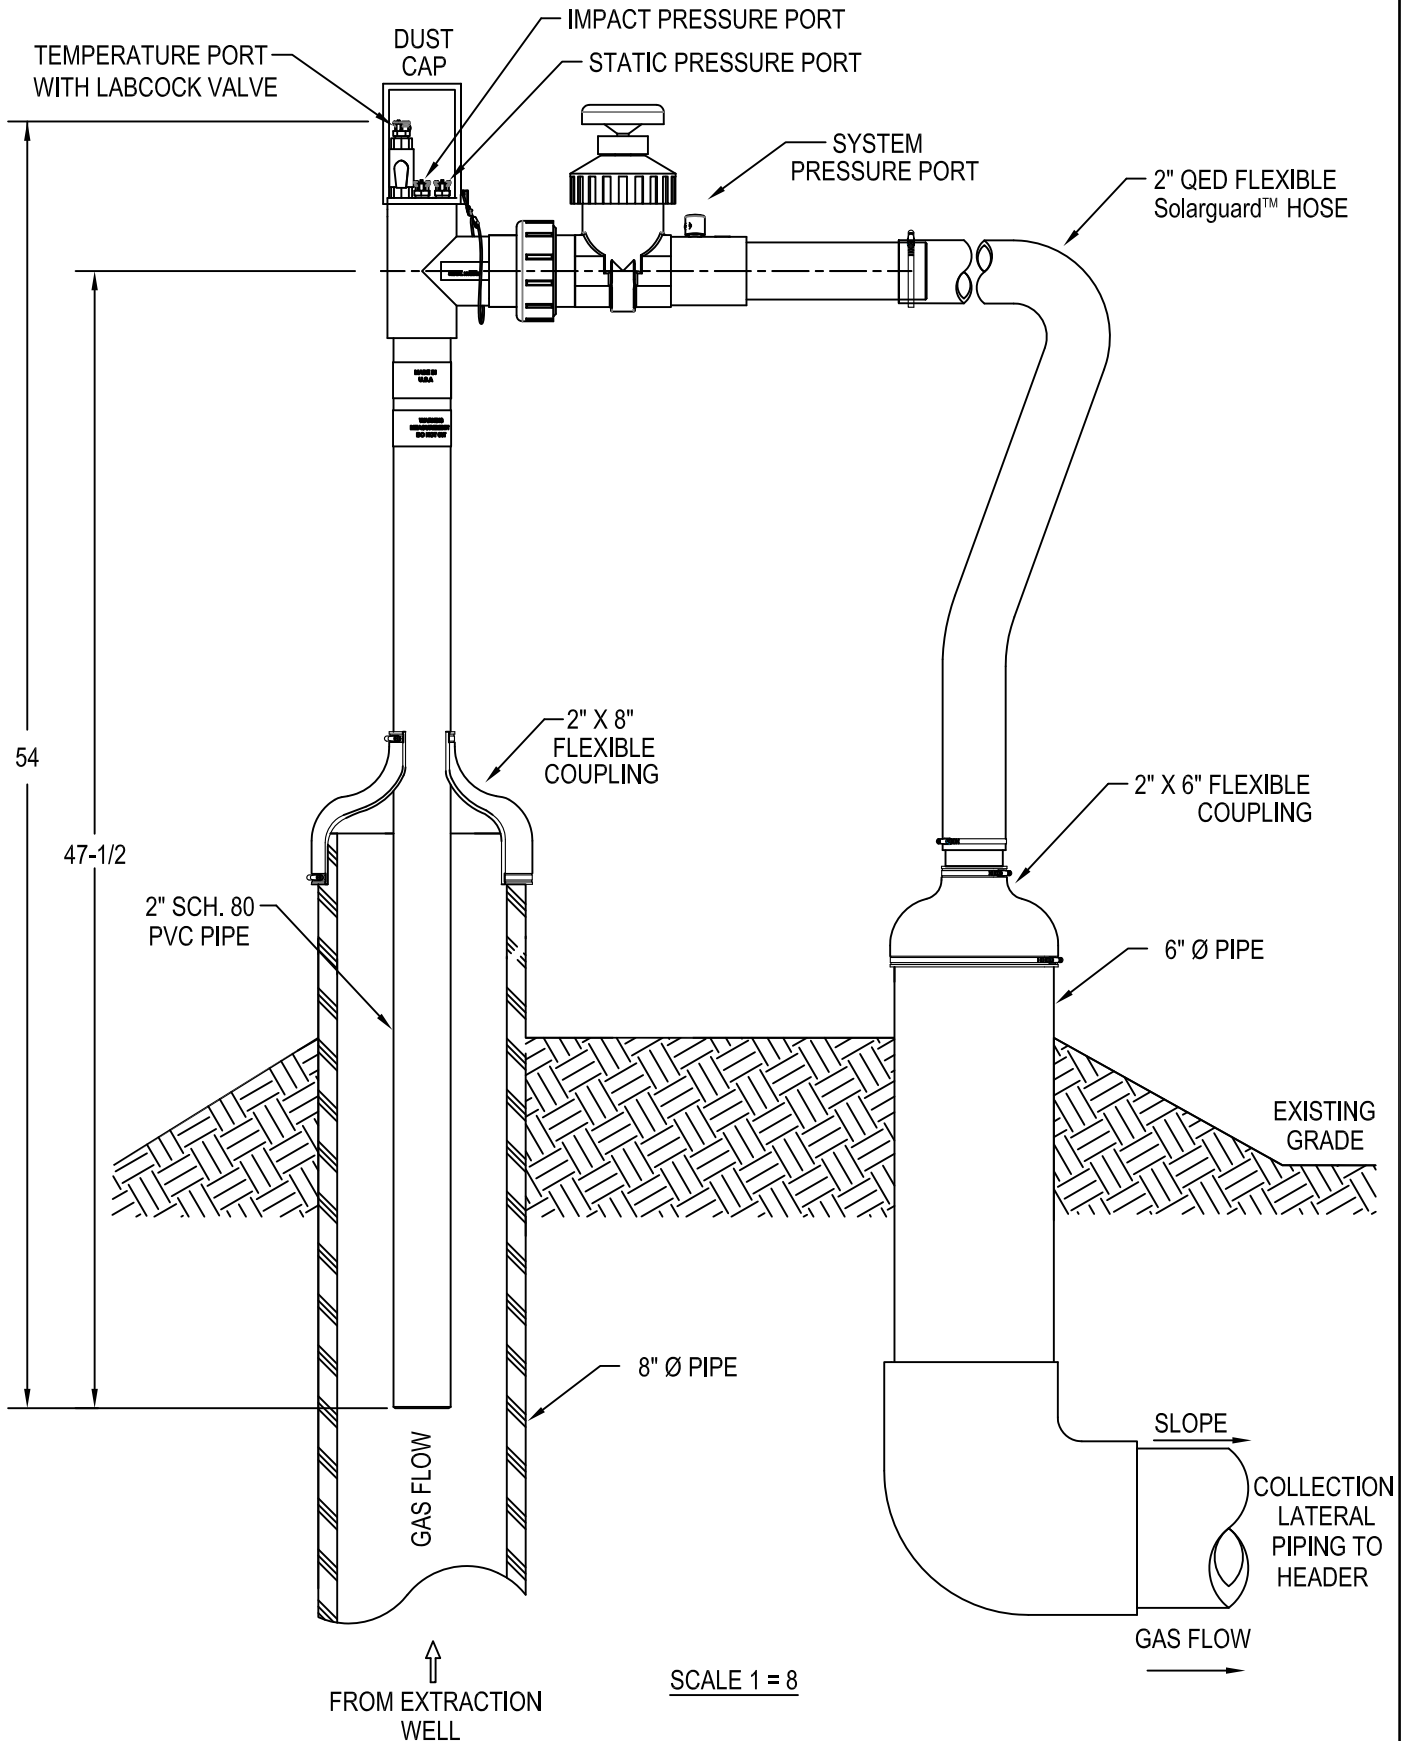

Accu-Flo WELLHEAD, 2" VERTICAL PVC WITH 2" GATE VALVE, QUICK CONNECT FOR STATIC AND IMPACT PRESSURE AND LABCOCK VALVE FOR TEMPERATURE. FULL ASSEMBLY 2" X 8"

734-995-2547 -US HEADQUARTERS
 734-995-1170 -FAX
 800-624-2026 -NORTH AMERICA TOLL FREE
 WWW.QEDENV.COM -WEB PAGE

TOLERANCES UNLESS OTHERWISE SPECIFIED		APPROVALS	DATE	TITLE
ANGULAR : .5°		DRAWN	12-20-18	Accu-Flo WELLHEAD, 2" VERTICAL PVC WITH 2" GATE VALVE
FRAC : .XXX : .005		TONY RAMIREZ		
.XX : .01	.XXXX : .0005	DESIGNER	12-20-18	DWG No. 606329
MATERIAL		CHECKED	12-20-18	REV -
FINISH		APPROVED	12-20-18	SCALE NDNE
				SHT 1 OF 1