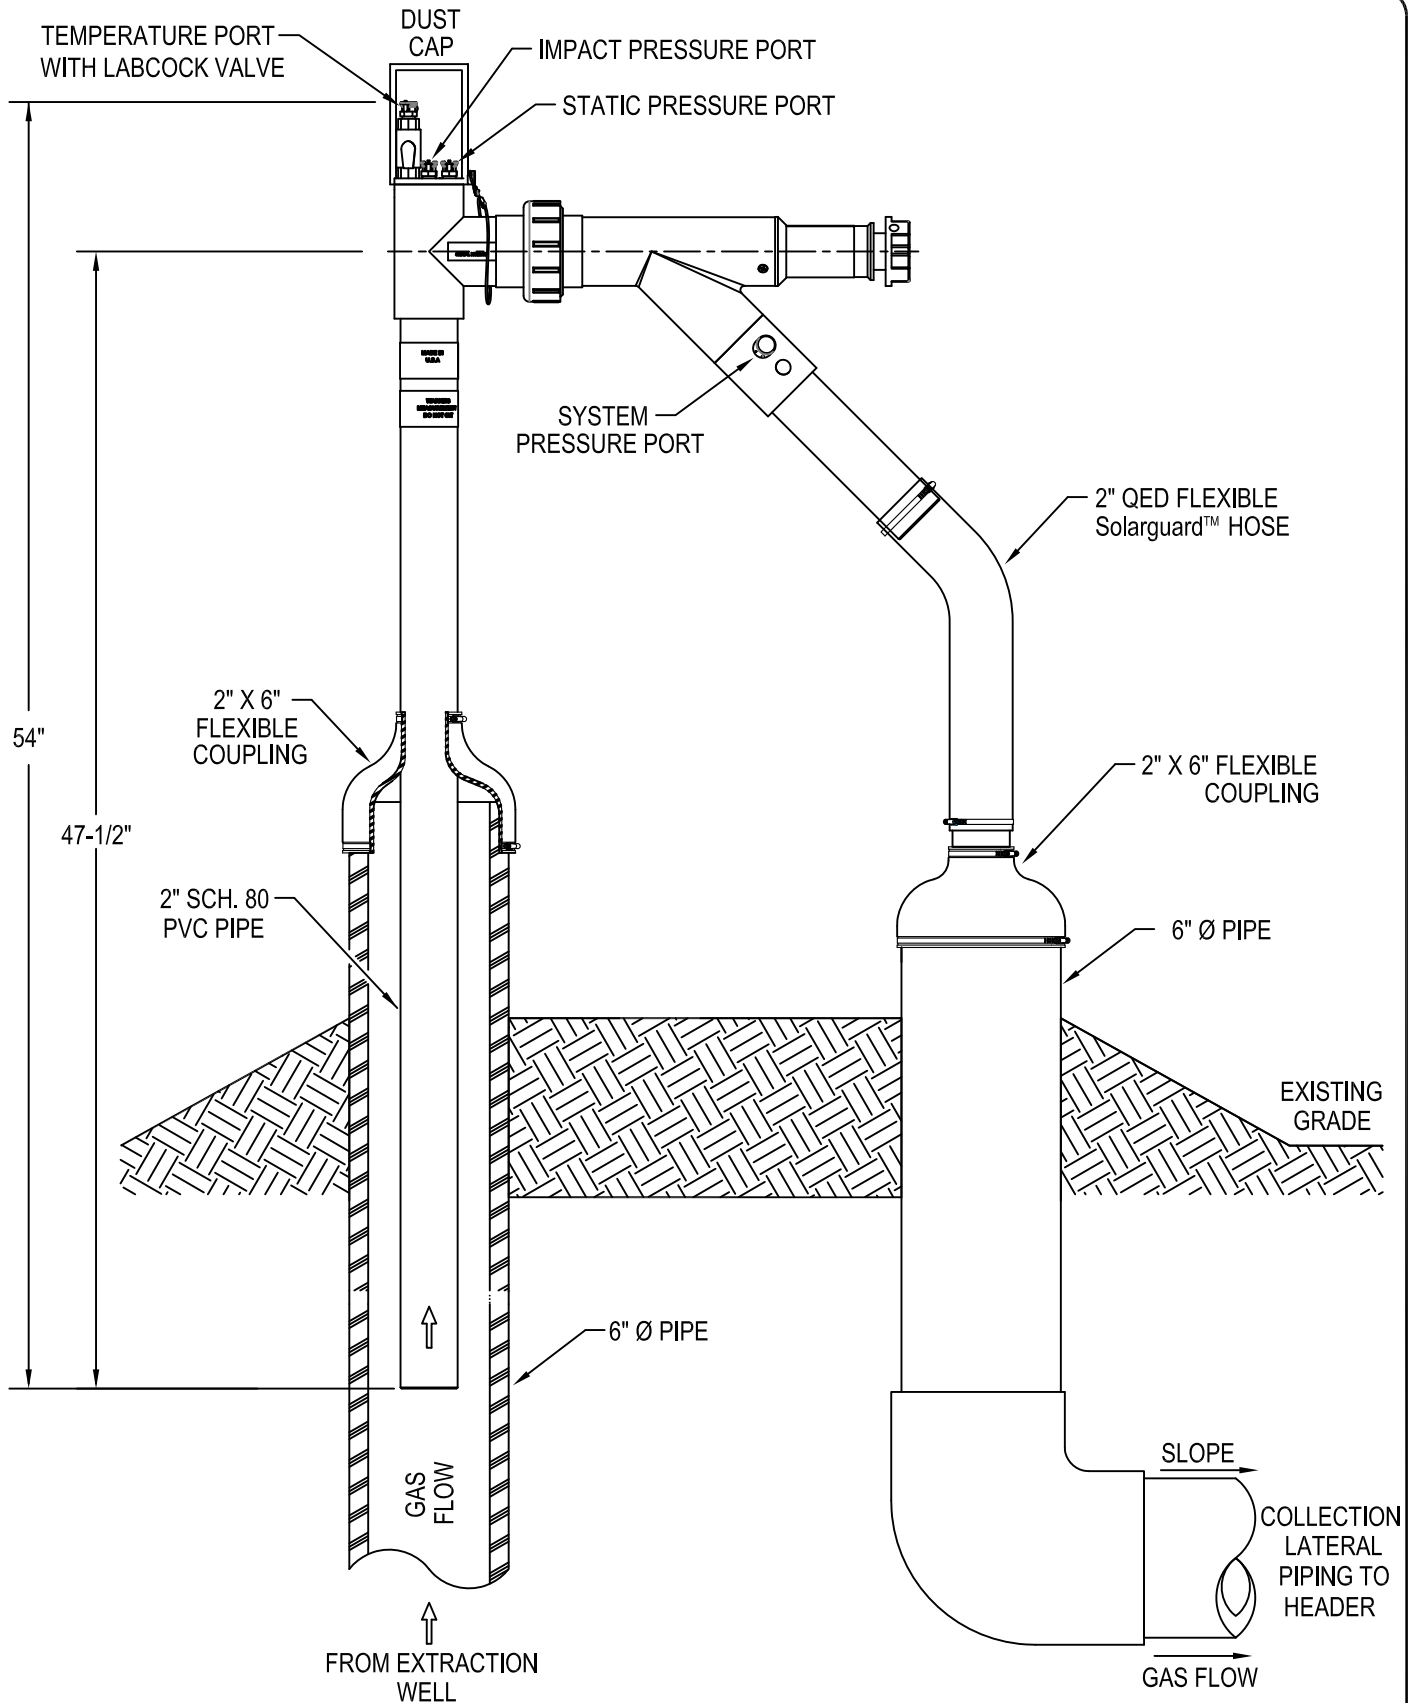

**Accu-Flo WELLHEAD, 2" VERTICAL PVC WITH 2" Exact-Flo VALVE, QUICK CONNECT FOR STATIC AND IMPACT PRESSURE AND LABCOCK VALVE FOR TEMPERATURE. FULL ASSEMBLY 2" X 6"**

SCALE 1 = 8

734-995-2547 --US HEADQUARTERS  
 734-995-1170 --FAX  
 800-624-2026 --NORTH AMERICA TOLL FREE  
 WWW.QEDENV.COM --WEB PAGE

TOLERANCES UNLESS OTHERWISE SPECIFIED		APPROVALS	DATE
ANGULAR : .5°		DRAWN	12-27-18
FRAC : .XXX : .005		TONY RAMIREZ	DESIGNER
.XX : .01	.XXXX : .0005	CHECKED	
MATERIAL		APPROVED	
FINISH			

TITLE	
Accu-Flo WELLHEAD, 2" VERTICAL PVC WITH 2" Exact-Flo VALVE	
DWG No.	606336
REV	-
SCALE	NDNE
SHT	1 OF 1